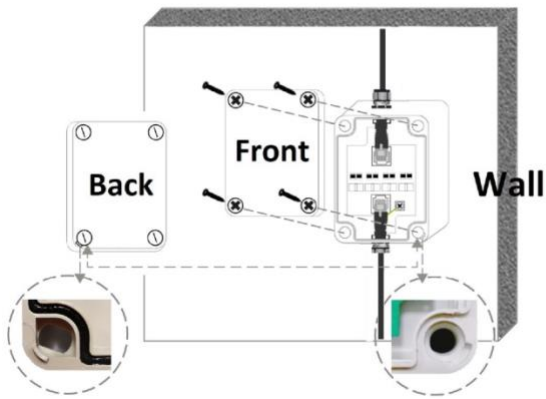

## Installation Guide:

IP66 Waterproof Accessories		
#1		x 2
#2		x 2
#3		x 2
#4		x 2
#5		x 2
#6		x 1

1. Assemble the waterproof connector.

2. Put a network cable and grounding wire through the connector.

3. Put the cable set into the waterproof case and use the screw nut (#5) to fix it from inside.

4. Use TIA/ EIA-568-B standard to make a RJ45 connector.

5. Connect the network cables to RJ45 connectors.

6. Fix the grounding wire.

Note :  
The position of grounding cable must be same as the left diagram.

7. Put on the cover and screws to firmly fix the waterproof case.

Note:  
Make sure the notch is matched.