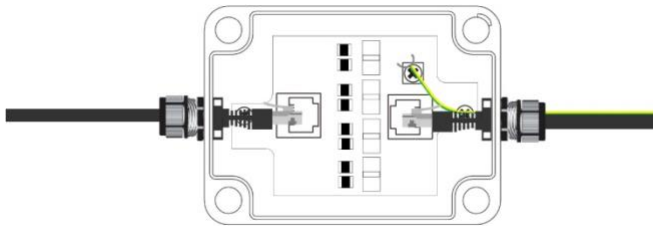

## Installation View

Note:  
To effectively protect the PoE device, ensure to connect the grounding wire to the ground.

## Installation Guide:

IP66 Waterproof Accessories		
#1		x 2
#2		x 2
#3		x 2
#4		x 2
#5		x 2
#6		x 1

1. Assemble the waterproof connector.

2. Put a network cable and grounding wire through the connector.

3. Put the cable set into the waterproof case and use the screw nut (#5) to fix it from inside.

4. Use TIA/ EIA-568-B standard to make a RJ45 connector.

5. Connect the network cables to RJ45 connectors.