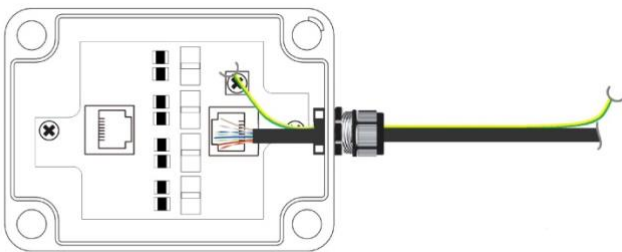

## Installation Guide:

IP66 Waterproof Accessories		
#1		x 2
#2		x 2
#3		x 2
#4		x 2
#5		x 2
#6		x 1

1. Assemble the waterproof connector.

2. Put a network cable and grounding wire through the connector.

3. Put the cable set into the waterproof case and use the screw nut (#5) to fix it from inside.

4. Use TIA/ EIA-568-B standard to make a RJ45 connector.

5. Connect the network cables to RJ45 connectors.