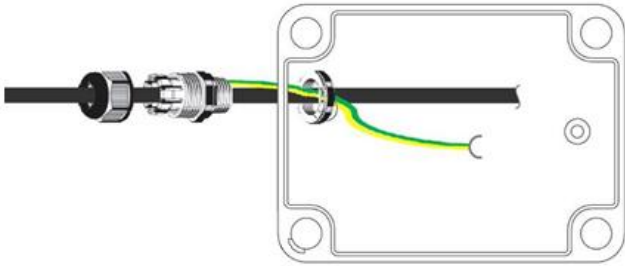

## Installation Guide:

IP66 Waterproof Accessories		
#1		x 2
#2		x 2
#3		x 2
#4		x 2
#5		x 2
#6		x 1

1. Assemble the waterproof connector.

2. Put a network cable and grounding wire through the connector.

3. Put the cable set into the waterproof case and use the screw nut (#5) to fix it from inside.

4. Use TIA/ EIA-568-B standard to make a RJ45 connector.

5. Connect the network cables to RJ45 connectors.