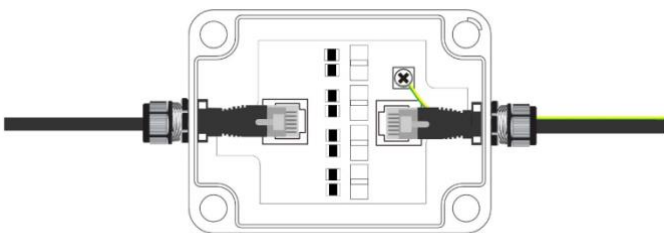

3. Put the cable set into the waterproof case and use the screw nut (#5) to fix it from inside.

4. Use TIA/ EIA-568-B standard to make a RJ45 connector.

5. Connect the network cables to RJ45 connectors.

6. Fix the grounding wire.

Note :  
The position of grounding cable must be same as the left diagram.

7. Put on the cover and screws to firmly fix the waterproof case.

Note:  
Make sure the notch is matched.