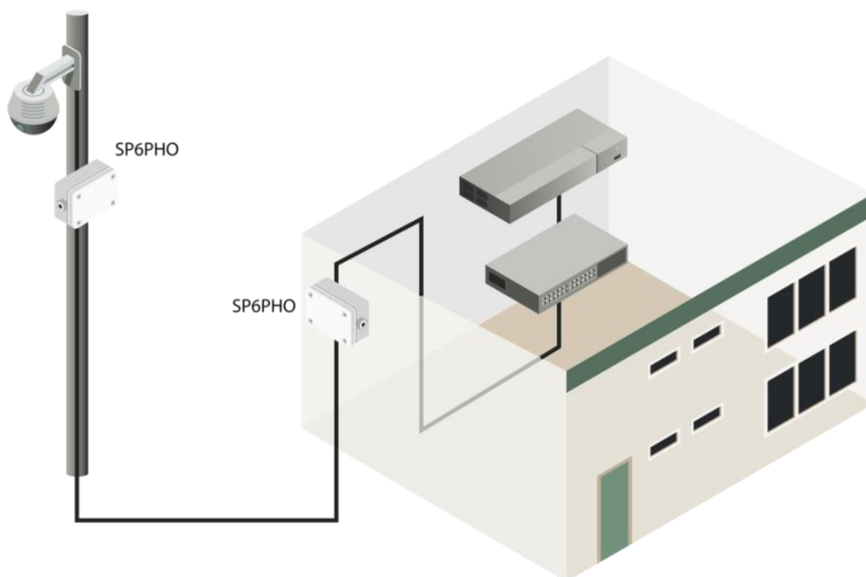

# User Manual

---

Model: SP6PHO

High Performance Outdoor 1G PoE Surge Protector

## Introduction

SP6PHO is an in-line surge protector designed to protect a valuable outdoor PoE (Power over Ethernet) device from high voltage surges, with network bandwidth up to 1000Mbps.

## Installation View

Note:  
To effectively protect the PoE device, ensure to connect the grounding wire to the ground.